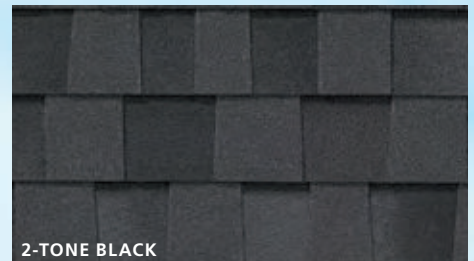

WITH
WEATHER-TITE™
TECHNOLOGY
for Superior Protection

MYSTIQUE 42 LIMITED LIFETIME WARRANTY

ROOF COLOR SHOWN IS 2-TONE BLACK

Graceful character, powerful protection

DISTINGUISH YOUR HOME'S GRACE AND CHARACTER, protect your investment and improve resale value with this affordable, double-layer laminate shingle. The uniquely designed, oversized tabs of Mystique 42 feature dramatic 3-dimensional shadow bands to create a sharp, slate look that catches the eye with a striking elegance. Choose from a superb palette of vintage colors designed to instantly enhance your home's curb appeal.

2-TONE BROWN

MIDNIGHT BLUE

TAUPE

REDWOOD

FOREST GREEN

RUSTIC CEDAR

SLATE GREY

2-TONE BLACK

CLASSIC BROWN

ANTIQUE SLATE

BARKWOOD

PEARL GREY

Due to limitations of the printing process, actual shingle colors and granule blends could be different from the photos. It is recommended that you view a full size shingle before making a final color selection. We reserve the right to change colors at any time.