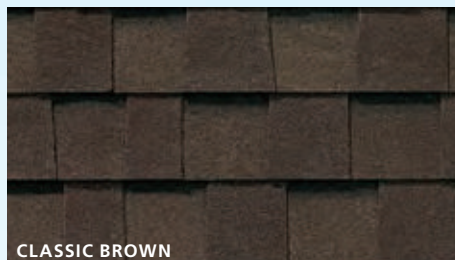

WITH
WEATHER-TITE™
TECHNOLOGY
for Superior Protection

MYSTIQUE 42 LIMITED LIFETIME WARRANTY

ROOF COLOR SHOWN IS 2-TONE BLACK

Graceful character, powerful protection

DISTINGUISH YOUR HOME'S GRACE AND CHARACTER, protect your investment and improve resale value with this affordable, double-layer laminate shingle. The uniquely designed, oversized tabs of Mystique 42 feature dramatic 3-dimensional shadow bands to create a sharp, slate look that catches the eye with a striking elegance. Choose from a superb palette of vintage colors designed to instantly enhance your home's curb appeal.

2-TONE BROWN

MIDNIGHT BLUE

TAUPE

REDWOOD

FOREST GREEN

RUSTIC CEDAR

SLATE GREY

2-TONE BLACK

CLASSIC BROWN

ANTIQUE SLATE

BARKWOOD

PEARL GREY

Due to limitations of the printing process, actual shingle colors and granule blends could be different from the photos. It is recommended that you view a full size shingle before making a final color selection. We reserve the right to change colors at any time.