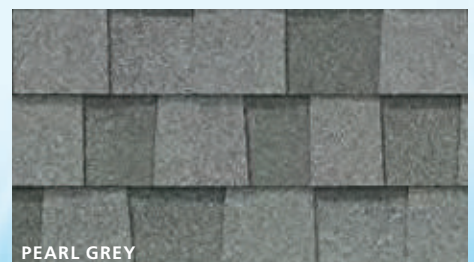

WITH
WEATHER-TITE™
TECHNOLOGY
for Superior Protection

MYSTIQUE 42 LIMITED LIFETIME WARRANTY

ROOF COLOR SHOWN IS 2-TONE BLACK

Graceful character, powerful protection

DISTINGUISH YOUR HOME'S GRACE AND CHARACTER, protect your investment and improve resale value with this affordable, double-layer laminate shingle. The uniquely designed, oversized tabs of Mystique 42 feature dramatic 3-dimensional shadow bands to create a sharp, slate look that catches the eye with a striking elegance. Choose from a superb palette of vintage colors designed to instantly enhance your home's curb appeal.

2-TONE BROWN

MIDNIGHT BLUE

TAUPE

REDWOOD

FOREST GREEN

RUSTIC CEDAR

SLATE GREY

2-TONE BLACK

CLASSIC BROWN

ANTIQUE SLATE

BARKWOOD

PEARL GREY

Due to limitations of the printing process, actual shingle colors and granule blends could be different from the photos. It is recommended that you view a full size shingle before making a final color selection. We reserve the right to change colors at any time.