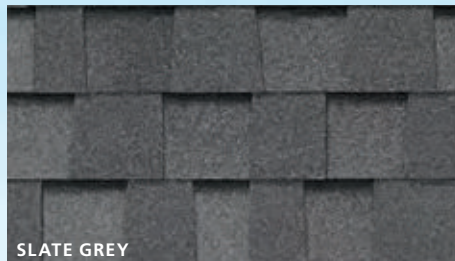

WITH
WEATHER-TITE™
TECHNOLOGY
for Superior Protection

MYSTIQUE 42 LIMITED LIFETIME WARRANTY

ROOF COLOR SHOWN IS 2-TONE BLACK

Graceful character, powerful protection

DISTINGUISH YOUR HOME'S GRACE AND CHARACTER, protect your investment and improve resale value with this affordable, double-layer laminate shingle. The uniquely designed, oversized tabs of Mystique 42 feature dramatic 3-dimensional shadow bands to create a sharp, slate look that catches the eye with a striking elegance. Choose from a superb palette of vintage colors designed to instantly enhance your home's curb appeal.

2-TONE BROWN

MIDNIGHT BLUE

TAUPE

REDWOOD

FOREST GREEN

RUSTIC CEDAR

SLATE GREY

2-TONE BLACK

CLASSIC BROWN

ANTIQUE SLATE

BARKWOOD

PEARL GREY

Due to limitations of the printing process, actual shingle colors and granule blends could be different from the photos. It is recommended that you view a full size shingle before making a final color selection. We reserve the right to change colors at any time.