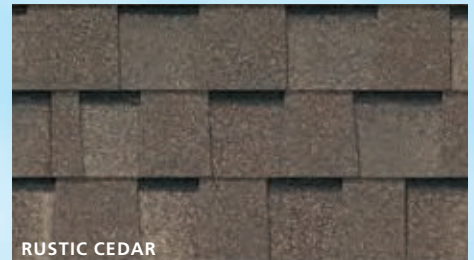

WITH
WEATHER-TITE™
TECHNOLOGY
for Superior Protection

MYSTIQUE 42 LIMITED LIFETIME WARRANTY

ROOF COLOR SHOWN IS 2-TONE BLACK

Graceful character, powerful protection

DISTINGUISH YOUR HOME'S GRACE AND CHARACTER, protect your investment and improve resale value with this affordable, double-layer laminate shingle. The uniquely designed, oversized tabs of Mystique 42 feature dramatic 3-dimensional shadow bands to create a sharp, slate look that catches the eye with a striking elegance. Choose from a superb palette of vintage colors designed to instantly enhance your home's curb appeal.

2-TONE BROWN

MIDNIGHT BLUE

TAUPE

REDWOOD

FOREST GREEN

RUSTIC CEDAR

SLATE GREY

2-TONE BLACK

CLASSIC BROWN

ANTIQUE SLATE

BARKWOOD

PEARL GREY

Due to limitations of the printing process, actual shingle colors and granule blends could be different from the photos. It is recommended that you view a full size shingle before making a final color selection. We reserve the right to change colors at any time.