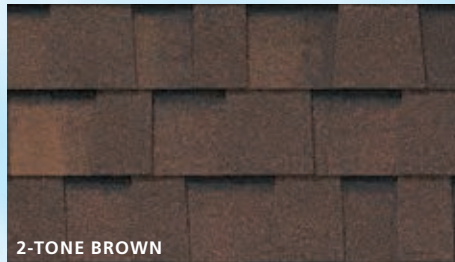

WITH
WEATHER-TITE™
TECHNOLOGY
for Superior Protection

MYSTIQUE 42 LIMITED LIFETIME WARRANTY

ROOF COLOR SHOWN IS 2-TONE BLACK

Graceful character, powerful protection

DISTINGUISH YOUR HOME'S GRACE AND CHARACTER, protect your investment and improve resale value with this affordable, double-layer laminate shingle. The uniquely designed, oversized tabs of Mystique 42 feature dramatic 3-dimensional shadow bands to create a sharp, slate look that catches the eye with a striking elegance. Choose from a superb palette of vintage colors designed to instantly enhance your home's curb appeal.

2-TONE BROWN

MIDNIGHT BLUE

TAUPE

REDWOOD

FOREST GREEN

RUSTIC CEDAR

SLATE GREY

2-TONE BLACK

CLASSIC BROWN

ANTIQUE SLATE

BARKWOOD

PEARL GREY

Due to limitations of the printing process, actual shingle colors and granule blends could be different from the photos. It is recommended that you view a full size shingle before making a final color selection. We reserve the right to change colors at any time.