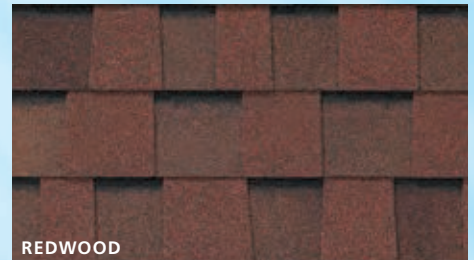

WITH
WEATHER-TITE™
TECHNOLOGY
for Superior Protection

MYSTIQUE 42 LIMITED LIFETIME WARRANTY

ROOF COLOR SHOWN IS 2-TONE BLACK

Graceful character, powerful protection

DISTINGUISH YOUR HOME'S GRACE AND CHARACTER, protect your investment and improve resale value with this affordable, double-layer laminate shingle. The uniquely designed, oversized tabs of Mystique 42 feature dramatic 3-dimensional shadow bands to create a sharp, slate look that catches the eye with a striking elegance. Choose from a superb palette of vintage colors designed to instantly enhance your home's curb appeal.

2-TONE BROWN

MIDNIGHT BLUE

TAUPE

REDWOOD

FOREST GREEN

RUSTIC CEDAR

SLATE GREY

2-TONE BLACK

CLASSIC BROWN

ANTIQUE SLATE

BARKWOOD

PEARL GREY

Due to limitations of the printing process, actual shingle colors and granule blends could be different from the photos. It is recommended that you view a full size shingle before making a final color selection. We reserve the right to change colors at any time.