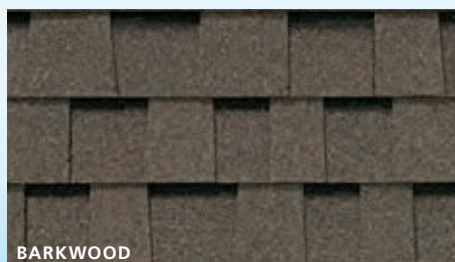

WITH
WEATHER-TITE™
TECHNOLOGY
for Superior Protection

MYSTIQUE 42 LIMITED LIFETIME WARRANTY

ROOF COLOR SHOWN IS 2-TONE BLACK

Graceful character, powerful protection

DISTINGUISH YOUR HOME'S GRACE AND CHARACTER, protect your investment and improve resale value with this affordable, double-layer laminate shingle. The uniquely designed, oversized tabs of Mystique 42 feature dramatic 3-dimensional shadow bands to create a sharp, slate look that catches the eye with a striking elegance. Choose from a superb palette of vintage colors designed to instantly enhance your home's curb appeal.

2-TONE BROWN

MIDNIGHT BLUE

TAUPE

REDWOOD

FOREST GREEN

RUSTIC CEDAR

SLATE GREY

2-TONE BLACK

CLASSIC BROWN

ANTIQUE SLATE

BARKWOOD

PEARL GREY

Due to limitations of the printing process, actual shingle colors and granule blends could be different from the photos. It is recommended that you view a full size shingle before making a final color selection. We reserve the right to change colors at any time.