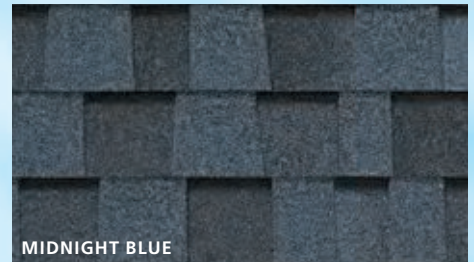

WITH
WEATHER-TITE™
TECHNOLOGY
for Superior Protection

MYSTIQUE 42 LIMITED LIFETIME WARRANTY

ROOF COLOR SHOWN IS 2-TONE BLACK

Graceful character, powerful protection

DISTINGUISH YOUR HOME'S GRACE AND CHARACTER, protect your investment and improve resale value with this affordable, double-layer laminate shingle. The uniquely designed, oversized tabs of Mystique 42 feature dramatic 3-dimensional shadow bands to create a sharp, slate look that catches the eye with a striking elegance. Choose from a superb palette of vintage colors designed to instantly enhance your home's curb appeal.

2-TONE BROWN

MIDNIGHT BLUE

TAUPE

REDWOOD

FOREST GREEN

RUSTIC CEDAR

SLATE GREY

2-TONE BLACK

CLASSIC BROWN

ANTIQUE SLATE

BARKWOOD

PEARL GREY

Due to limitations of the printing process, actual shingle colors and granule blends could be different from the photos. It is recommended that you view a full size shingle before making a final color selection. We reserve the right to change colors at any time.