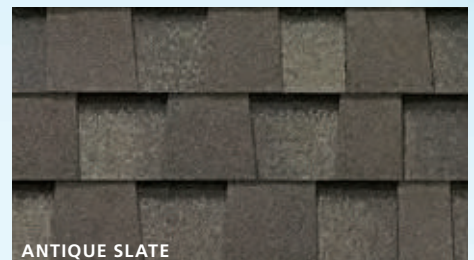

WITH
WEATHER-TITE™
TECHNOLOGY
for Superior Protection

MYSTIQUE 42 LIMITED LIFETIME WARRANTY

ROOF COLOR SHOWN IS 2-TONE BLACK

Graceful character, powerful protection

DISTINGUISH YOUR HOME'S GRACE AND CHARACTER, protect your investment and improve resale value with this affordable, double-layer laminate shingle. The uniquely designed, oversized tabs of Mystique 42 feature dramatic 3-dimensional shadow bands to create a sharp, slate look that catches the eye with a striking elegance. Choose from a superb palette of vintage colors designed to instantly enhance your home's curb appeal.

2-TONE BROWN

MIDNIGHT BLUE

TAUPE

REDWOOD

FOREST GREEN

RUSTIC CEDAR

SLATE GREY

2-TONE BLACK

CLASSIC BROWN

ANTIQUE SLATE

BARKWOOD

PEARL GREY

Due to limitations of the printing process, actual shingle colors and granule blends could be different from the photos. It is recommended that you view a full size shingle before making a final color selection. We reserve the right to change colors at any time.